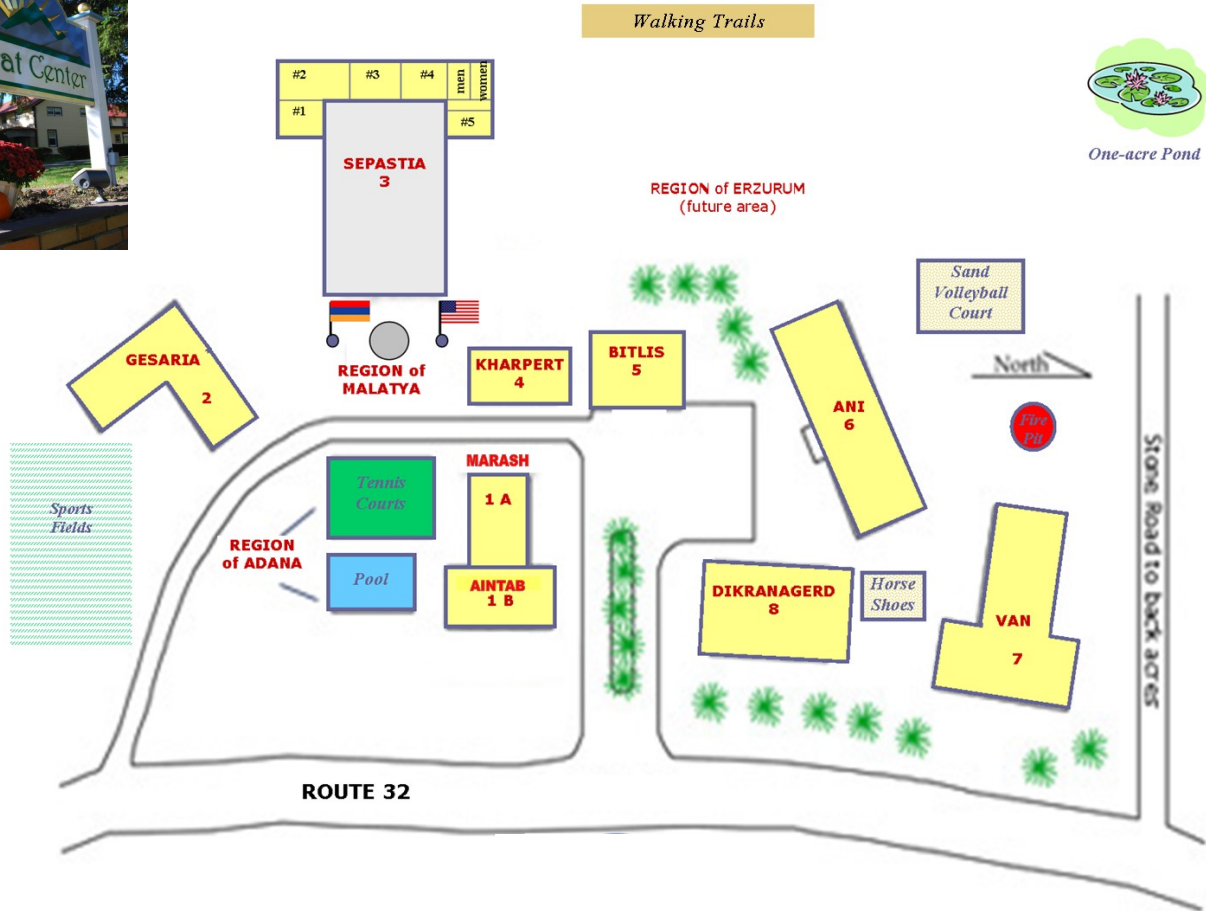

EXPLORE THE FACILITY • Facility & Room Photos

6944 SR 32
Greenville, NY 12083

518-966-8000

Facility Layout

www.araratcenter.org

Click on building or region to view pictures.

1A—Marash:

- Dining Hall
- Main Kitchen
- Dormitories (15 rooms)

1B— Aintab:

- Facility Main House

2—Gesaria:

- One-story (15 rooms)
- Gathering room

3—Sepastia:

- 60'X100' pavilion
- Five classrooms
- Bathrooms in rear

4—Kharpert:

- Cottage
- Camp infirmary

5—Bitlis:

- Dormitories (five rooms)
- Four bay garage

6— Ani:

- Motel (8 rooms)

7—Van:

- Recreation Hall (two sides)
- One side—large open area with hardwood floors
- Game room side—ping pong, billiards, lounge

8—Dikranagerd:

- Two-story building (17 rms)

Region of Adana:

- 35'X70' cement pool
- tennis courts
- basketball

Region of Erzurum:

- Children's playground area with swing set.

Region of Malatya:

- Monument with flag poles and engraved brick walkway